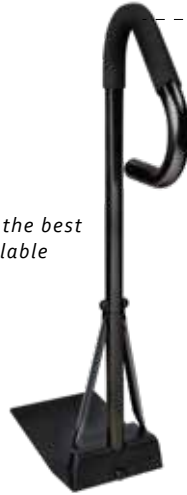

CoverMate III Eco

*Easy lifting that's easy on
the wallet*

The NEW generation of
cover lifts

CoverMate Vanish XL

Relax and enjoy the view

CoverMate Zero

*Open and close your cover
with the flip of a finger*

Solutions for round and
uniquely shaped spas

CoverMate Freestyle

Smooth and easy operation

Safety & Convenience

The safest handrails in the industry providing the most stability when entering and exiting the spa

Safety and convenience made simple

Safe-T-Rail

Get a grip on one of the best spa accessories available

Safe-T-Rail II

Offering the same great look and performance as the Safe-T-Rail, this handrail is equipped with its own slide-under-the-spa stand, making installation a snap